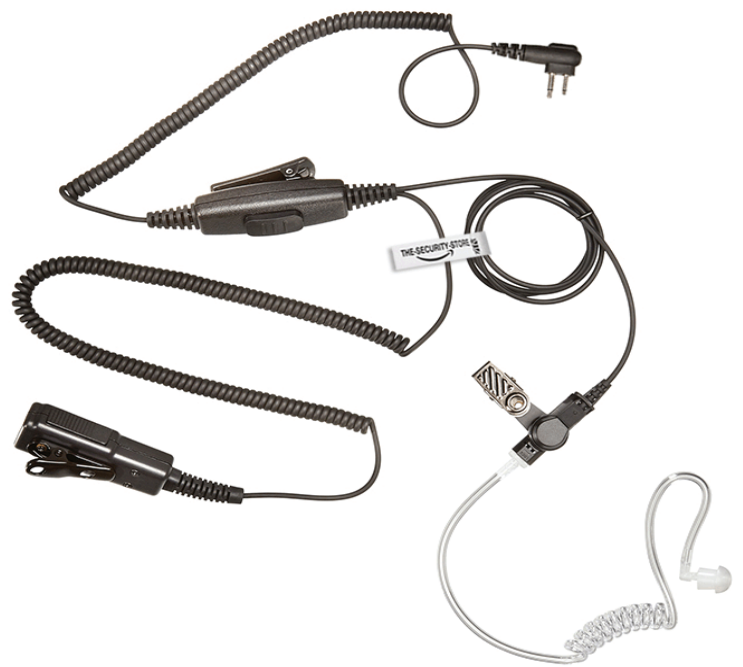

FREE UK DELIVERY

Order by 3pm Mon-Fri
for Next Day Delivery*

DOUBLE PTT EARPIECE FOR 2 PIN RCA RADIO

DESCRIPTION

One of our best is the professional covert acoustic kevlar noise isolating RCA 2 pin earpiece with double PTT (push to talk) button. Two PTT design to make it use widely and conveniently. This type of earpiece is designed to seal in your ear canal and comes with large high impact polycarbonate microphone / PTT which means you can listen and send messages uninterrupted by the noise around you.

This earpiece for 2 pin RCA radio is robustly built, with well made Kevlar cables and good strain relief to protect the cabling from damage. The acoustic tube and most parts can be detached and replaced in case they get damaged - a very useful feature when you are working in a night clubs. The design makes this type of headphone perfect for bodyguards and door supervisors.

This RCA 2 pin earpiece also suitable for down sleeve, under clothing operation or can be clipped near the lapel or to the vest. This fit system works very well for security officers and door supervisors, although it does take a bit of practice to get the hang of - it really is worth the effort. If you are serious about your job then this type of earpieces should satisfy your craving for the best possible quality earphones you can get your hands on.